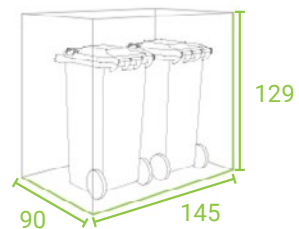

You can choose between four models and available sizes for 120- and 240-litre rubbish bins.
Give your house the final touch by choosing the colour of the waste bin enclosure that perfectly matches the rest of your garden.

NEAT STORAGE OF WASTE BINS

PLANTABLE ROOF

INTEGRATED WATER DRAINAGE

METAL STRUCTURE

SLIDING DOOR

BIN TILTING SYSTEM

ADJUSTABLE TO UNEVEN GROUND

StyleOUT® – DIMENSIONS

STYLEOUT® 2x120
135 x 74 x 114 cm

STYLEOUT® 2x240
145 x 90 x 129 cm

STYLEOUT® 3x120
196 x 74 x 114 cm

STYLEOUT® 3x240
212 x 90 x 129 cm

STYLEOUT® 4x120
265 x 74 x 114 cm

STYLEOUT® 4x240
287 x 90 x 129 cm

StyleOUT® – MODELS