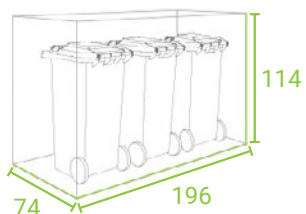

You can choose between four models and available sizes for 120- and 240-litre rubbish bins.
Give your house the final touch by choosing the colour of the waste bin enclosure that perfectly matches the rest of your garden.

NEAT STORAGE OF WASTE BINS

PLANTABLE ROOF

INTEGRATED WATER DRAINAGE

METAL STRUCTURE

SLIDING DOOR

BIN TILTING SYSTEM

ADJUSTABLE TO UNEVEN GROUND

StyleOUT® – DIMENSIONS

STYLEOUT® 2x120
135 x 74 x 114 cm

STYLEOUT® 2x240
145 x 90 x 129 cm

STYLEOUT® 3x120
196 x 74 x 114 cm

STYLEOUT® 3x240
212 x 90 x 129 cm

STYLEOUT® 4x120
265 x 74 x 114 cm

STYLEOUT® 4x240
287 x 90 x 129 cm

StyleOUT® – MODELS