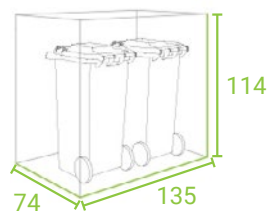

You can choose between four models and available sizes for 120- and 240-litre rubbish bins.
Give your house the final touch by choosing the colour of the waste bin enclosure that perfectly matches the rest of your garden.

NEAT STORAGE OF WASTE BINS

PLANTABLE ROOF

INTEGRATED WATER DRAINAGE

METAL STRUCTURE

SLIDING DOOR

BIN TILTING SYSTEM

ADJUSTABLE TO UNEVEN GROUND

StyleOUT® – DIMENSIONS

STYLEOUT® 2x120
135 x 74 x 114 cm

STYLEOUT® 2x240
145 x 90 x 129 cm

STYLEOUT® 3x120
196 x 74 x 114 cm

STYLEOUT® 3x240
212 x 90 x 129 cm

STYLEOUT® 4x120
265 x 74 x 114 cm

STYLEOUT® 4x240
287 x 90 x 129 cm

StyleOUT® – MODELS