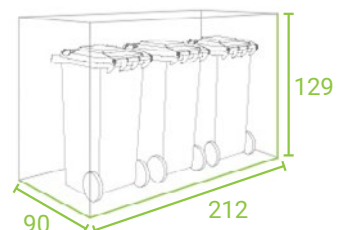

You can choose between four models and available sizes for 120- and 240-litre rubbish bins.
Give your house the final touch by choosing the colour of the waste bin enclosure that perfectly matches the rest of your garden.

NEAT STORAGE OF WASTE BINS

PLANTABLE ROOF

INTEGRATED WATER DRAINAGE

METAL STRUCTURE

SLIDING DOOR

BIN TILTING SYSTEM

ADJUSTABLE TO UNEVEN GROUND

StyleOUT® – DIMENSIONS

STYLEOUT® 2x120
135 x 74 x 114 cm

STYLEOUT® 2x240
145 x 90 x 129 cm

STYLEOUT® 3x120
196 x 74 x 114 cm

STYLEOUT® 3x240
212 x 90 x 129 cm

STYLEOUT® 4x120
265 x 74 x 114 cm

STYLEOUT® 4x240
287 x 90 x 129 cm

StyleOUT® – MODELS