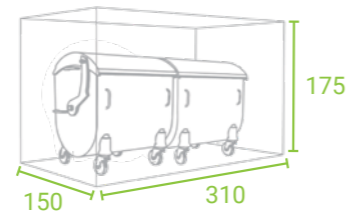

The StyleOUT® 770/1100 is available in four different models and sizes. StyleOUT® 770 is designed to store 770 L containers and StyleOUT® 1100 is designed to store 1100 L containers.

The retractable roof allows easy access to the containers and the low height of the enclosure allows it to be placed even in urban areas.

FIXATION FEET

DIMENSIONS

STYLEOUT® 2x770
310 x 110 x 175 cm

STYLEOUT® 3x770
456 x 110 x 175 cm

STYLEOUT® 2x1100
310 x 150 x 175 cm

STYLEOUT® 3x1100
456 x 150 x 175 cm

MODELS

StyleOUT® BLANK