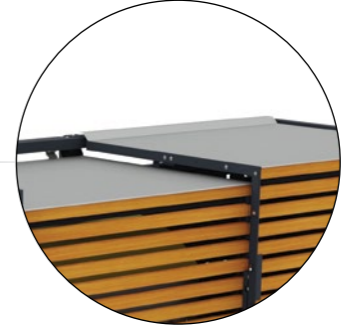

Sliding doors animation

SLIDING DOORS WITH ROOF