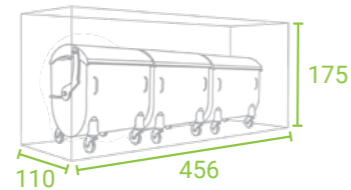

The StyleOUT® 770/1100 is available in four different models and sizes. StyleOUT® 770 is designed to store 770 L containers and StyleOUT® 1100 is designed to store 1100 L containers.

The retractable roof allows easy access to the containers and the low height of the enclosure allows it to be placed even in urban areas.

FIXATION FEET

DIMENSIONS

STYLEOUT® 2x770
310 x 110 x 175 cm

STYLEOUT® 3x770
456 x 110 x 175 cm

STYLEOUT® 2x1100
310 x 150 x 175 cm

STYLEOUT® 3x1100
456 x 150 x 175 cm

MODELS

StyleOUT® BLANK