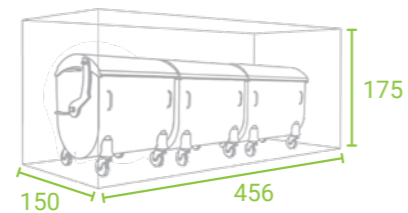

The StyleOUT® 770/1100 is available in four different models and sizes. StyleOUT® 770 is designed to store 770 L containers and StyleOUT® 1100 is designed to store 1100 L containers.

The retractable roof allows easy access to the containers and the low height of the enclosure allows it to be placed even in urban areas.

FIXATION FEET

DIMENSIONS

STYLEOUT® 2x770
310 x 110 x 175 cm

STYLEOUT® 3x770
456 x 110 x 175 cm

STYLEOUT® 2x1100
310 x 150 x 175 cm

STYLEOUT® 3x1100
456 x 150 x 175 cm

MODELS

StyleOUT® BLANK