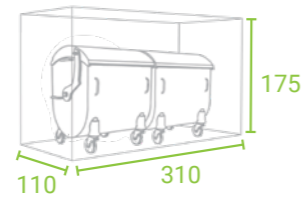

The StyleOUT® 770/1100 is available in four different models and sizes. StyleOUT® 770 is designed to store 770 L containers and StyleOUT® 1100 is designed to store 1100 L containers.

The retractable roof allows easy access to the containers and the low height of the enclosure allows it to be placed even in urban areas.

FIXATION FEET

DIMENSIONS

STYLEOUT® 2x770
310 x 110 x 175 cm

STYLEOUT® 3x770
456 x 110 x 175 cm

STYLEOUT® 2x1100
310 x 150 x 175 cm

STYLEOUT® 3x1100
456 x 150 x 175 cm

MODELS

StyleOUT® BLANK