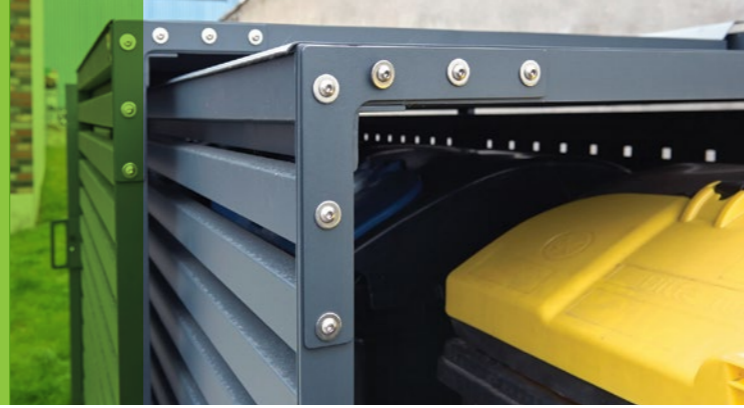

PROPERTIES