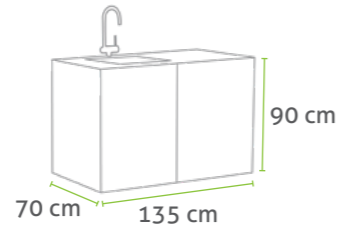

COOKING  
EVEN SIMPLER!

KITCHEN TAP

Right or left arrangement possible.

COUNTERTOP DEKTON®

ALUMINIUM FRAME

SLIDING DOOR

INNER SHELVES

ADJUSTABLE FEET

## CookOUT® – SIZES

**CookOUT® 135**

**CookOUT® 145**

**CookOUT® 195**

**CookOUT® 212**

**CookOUT® 264**

**CookOUT® 286**