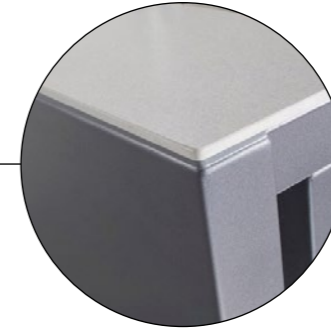

COOKING  
EVEN SIMPLER!

KITCHEN TAP

Right or left arrangement possible.

COUNTERTOP DEKTON®

ALUMINIUM FRAME

SLIDING DOOR

INNER SHELVES

ADJUSTABLE FEET