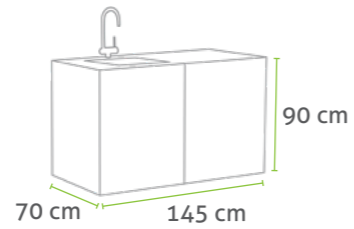

COOKING  
EVEN SIMPLER!

KITCHEN TAP

Right or left arrangement possible.

COUNTERTOP DEKTON®

ALUMINIUM FRAME

SLIDING DOOR

INNER SHELVES

ADJUSTABLE FEET

## CookOUT® – SIZES

**CookOUT® 135**

**CookOUT® 145**

**CookOUT® 195**

**CookOUT® 212**

**CookOUT® 264**

**CookOUT® 286**