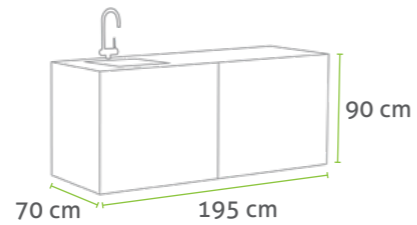

COOKING  
EVEN SIMPLER!

KITCHEN TAP

Right or left arrangement possible.

COUNTERTOP DEKTON®

ALUMINIUM FRAME

SLIDING DOOR

INNER SHELVES

ADJUSTABLE FEET

## CookOUT® – SIZES

**CookOUT® 135**

**CookOUT® 145**

**CookOUT® 195**

**CookOUT® 212**

**CookOUT® 264**

**CookOUT® 286**