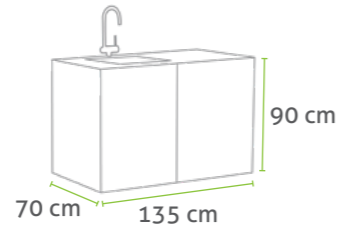

CookOUT® – VELIČINE

CookOUT® – MODELI

CookOUT® 135